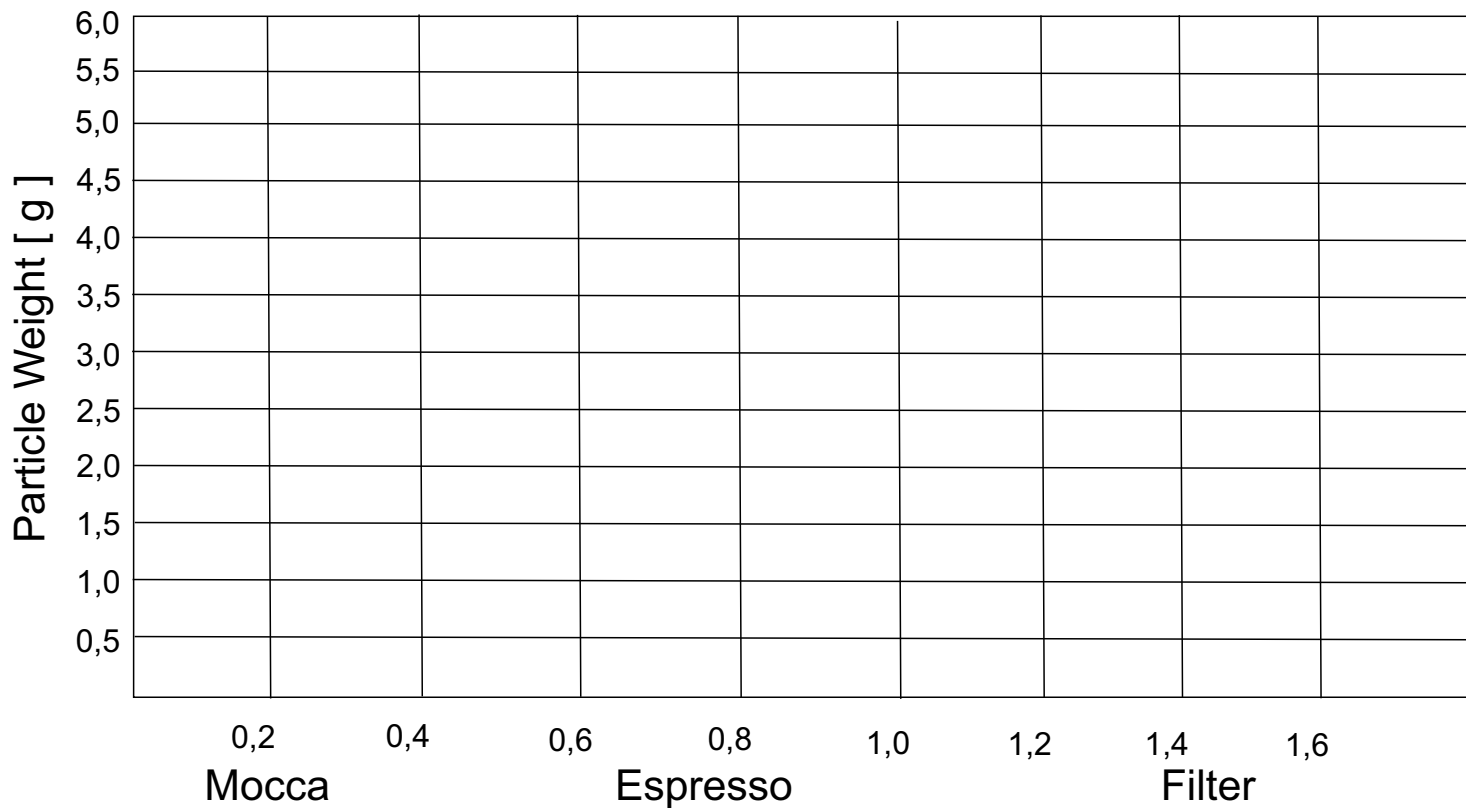

My Coffee Particle Size Diagram

[JOEFREX][®]

tools with taste and style

Grinder setting:

Date:

Total Weight [g] (between 4 and 7)

Grinder setting:

Date:

Total Weight [g] (between 4 and 7)